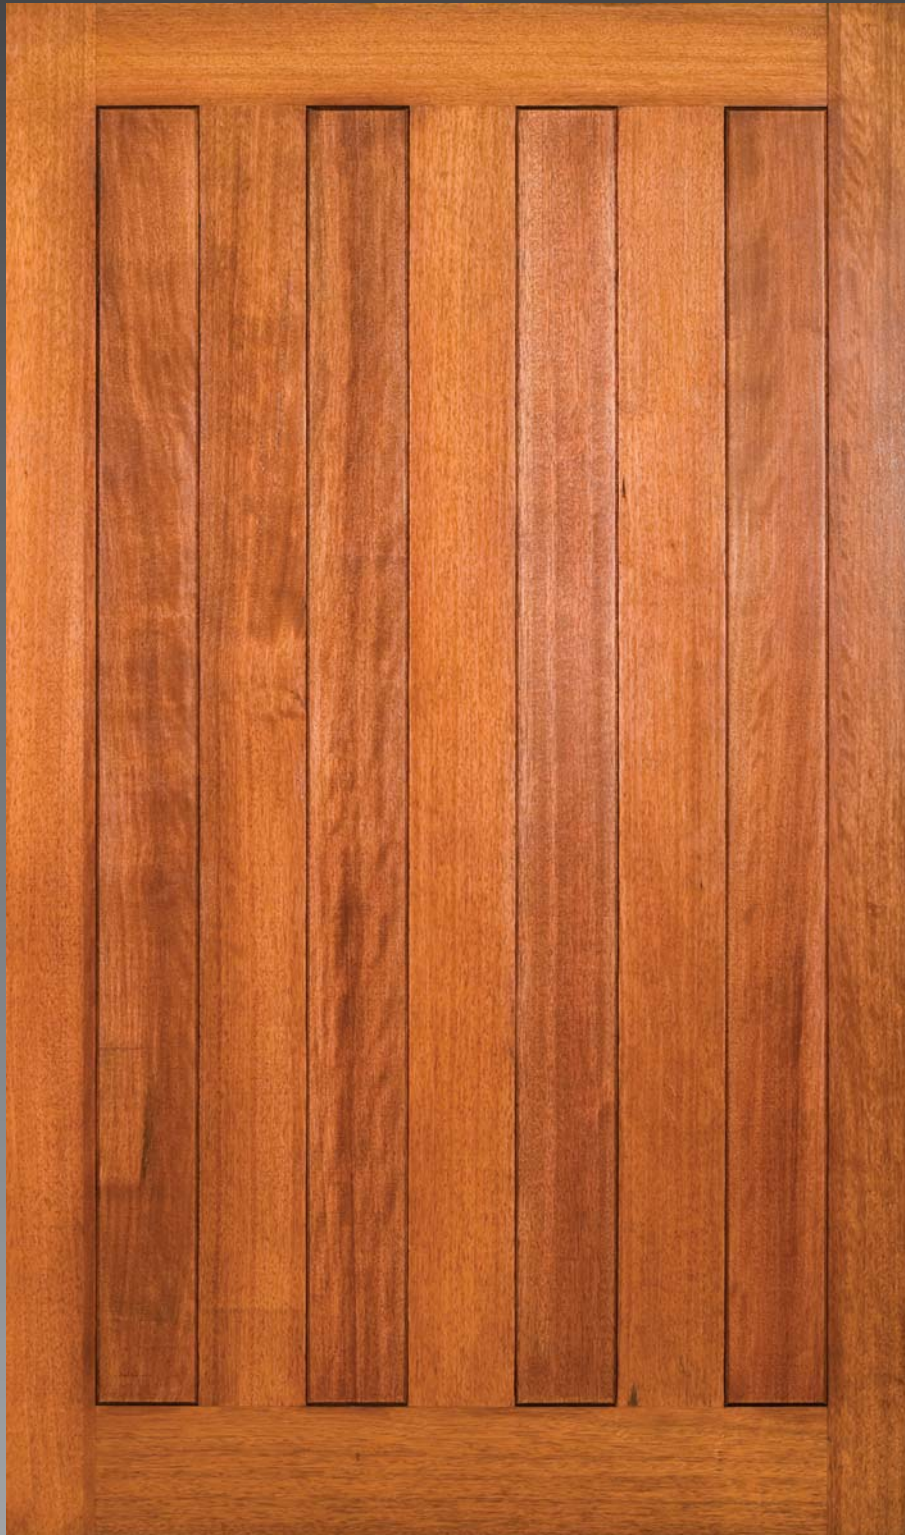

THE DOOR KEEPER

SETTING A STANDARD

SPECIALISTS IN SOLID TIMBER PRE-HUNG ENTRANCE DOORS,
PIVOT DOORS, BIFOLD DOORS & CUSTOM JOINERY DOORS

DSP404S Pivot Door

The DSP404 also simulates the popular effect of a traditional vertical plank design whilst still increasing strength and security with every second panel being a full thickness rail.

The popular contemporary look remains with the square profile and flush external panels.

Glazing Options

Clear, Tinted, Obscure
Other types available on request.

Available Sizes

2040x1200x40
2270x1200x40
Custom Sizes (P.O.A)